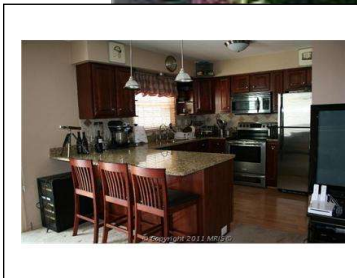

669 Concerto Ln, Silver Spring, MD 20901

Rent: \$ 2,350

Gorgeous fully remodeled end-unit with charming front porch and private fenced-in backyard. Renovated kitchen with stainless steel appliances and granite counter tops, remodeled baths, new windows and doors, new light fixtures throughout, fully finished basement with entertainment room and full bath, wood burning fireplace, ceiling fans, new carpet and more.. Great location minutes from public transportation, shopping.. Welcome Home!

- 3 Bedrooms, 3 Full Baths
- Large Recreation Room
- Granite and S-Steel Kitchen
- Fenced-in Backyard

Nimrod Shmul, GRI

Wallace and Associates Realty
Office: 301-760-4030
Cell: 301-529-8221
homes@shmulcorp.com