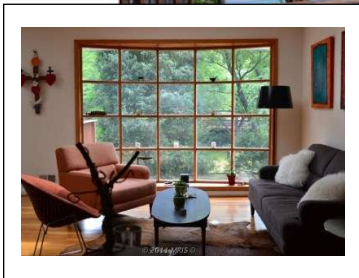

6815 Old Stage RD.North Bethesda.MD 20852

**Rent: \$3,750**

A REAL GEM!! Beautiful light filled home. Skylights and large windows overlooking the gorgeous backyard fill this house with light and atmosphere. Updated kitchen, deck, hardwood floor on main level. Lower level with extra large family room with wood burning fire place and walkout to the fenced-in backyard, 4th large bedroom, full bath, storage area and a bonus den. Great location close to shopping, recreational parks, MC Aquatic Center, Cabin John Ice Rink and more..  
Welcome Home.

- 4 Bedrooms & Den
- Deck & Fenced-in Backyard
- 3 Full Bathrooms
- Skylights and Large Windows

**Nimrod Shmul, GRI**

Wallace and Associates Realty  
Office: 301-760-4030  
Cell: 301-529-8221  
Rent@shmulcorp.com