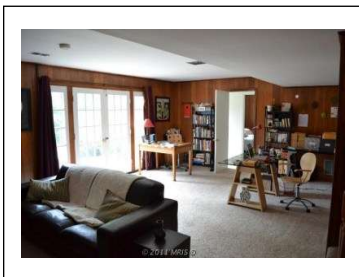

6815 Old Stage RD.North Bethesda.MD 20852

**Rent: \$3,750**

A REAL GEM!! Beautiful light filled home. Skylights and large windows overlooking the gorgeous backyard fill this house with light and atmosphere. Updated kitchen, deck, hardwood floor on main level. Lower level with extra large family room with wood burning fire place and walkout to the fenced-in backyard, 4th large bedroom, full bath, storage area and a bonus den. Great location close to shopping, recreational parks, MC Aquatic Center, Cabin John Ice Rink and more..  
Welcome Home.

- 4 Bedrooms & Den
- Deck & Fenced-in Backyard
- 3 Full Bathrooms
- Skylights and Large Windows

**Nimrod Shmul, GRI**

Wallace and Associates Realty  
Office: 301-760-4030  
Cell: 301-529-8221  
Rent@shmulcorp.com