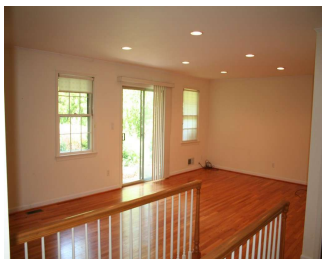

Comfort and Class

Rent: \$3,600

Tilden Woods

6828 Old Stage RD-North Bethesda-MD

Welcome to this light-filled gorgeous house! Enjoy great features like 4 bedrooms, 3 full baths, Bonus Office with separate entrance, Library, den and a carport. The house also features refinished hardwood floor and new carpet on the lower level, updated country kitchen with ceramic tile floor and large bay window overlooking the gorgeous back yard. This house is also great for entertaining with its large living room and walkout to the patio and the yard.

GREAT COMMUNITY & LOCATION

!!

- * 4 Bedrooms
- * 3 Full Bathrooms
- * Den
- * Bonus Office
- * Refinished Hardwood Floors
- * New Carpet
- * Updated Eat-In Kitchen
- * 1 Carpot

Nimrod Shmul, GRI

Direct: 301-529-8221