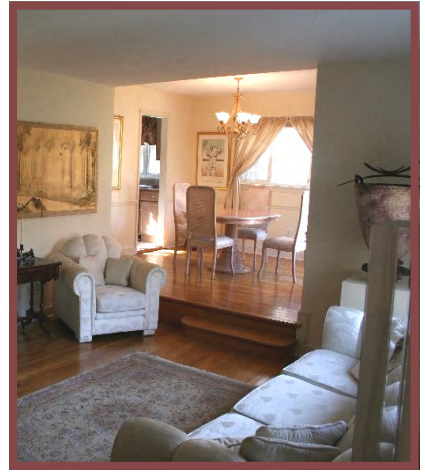

For more information please call your Realtor® or 301-530-9512