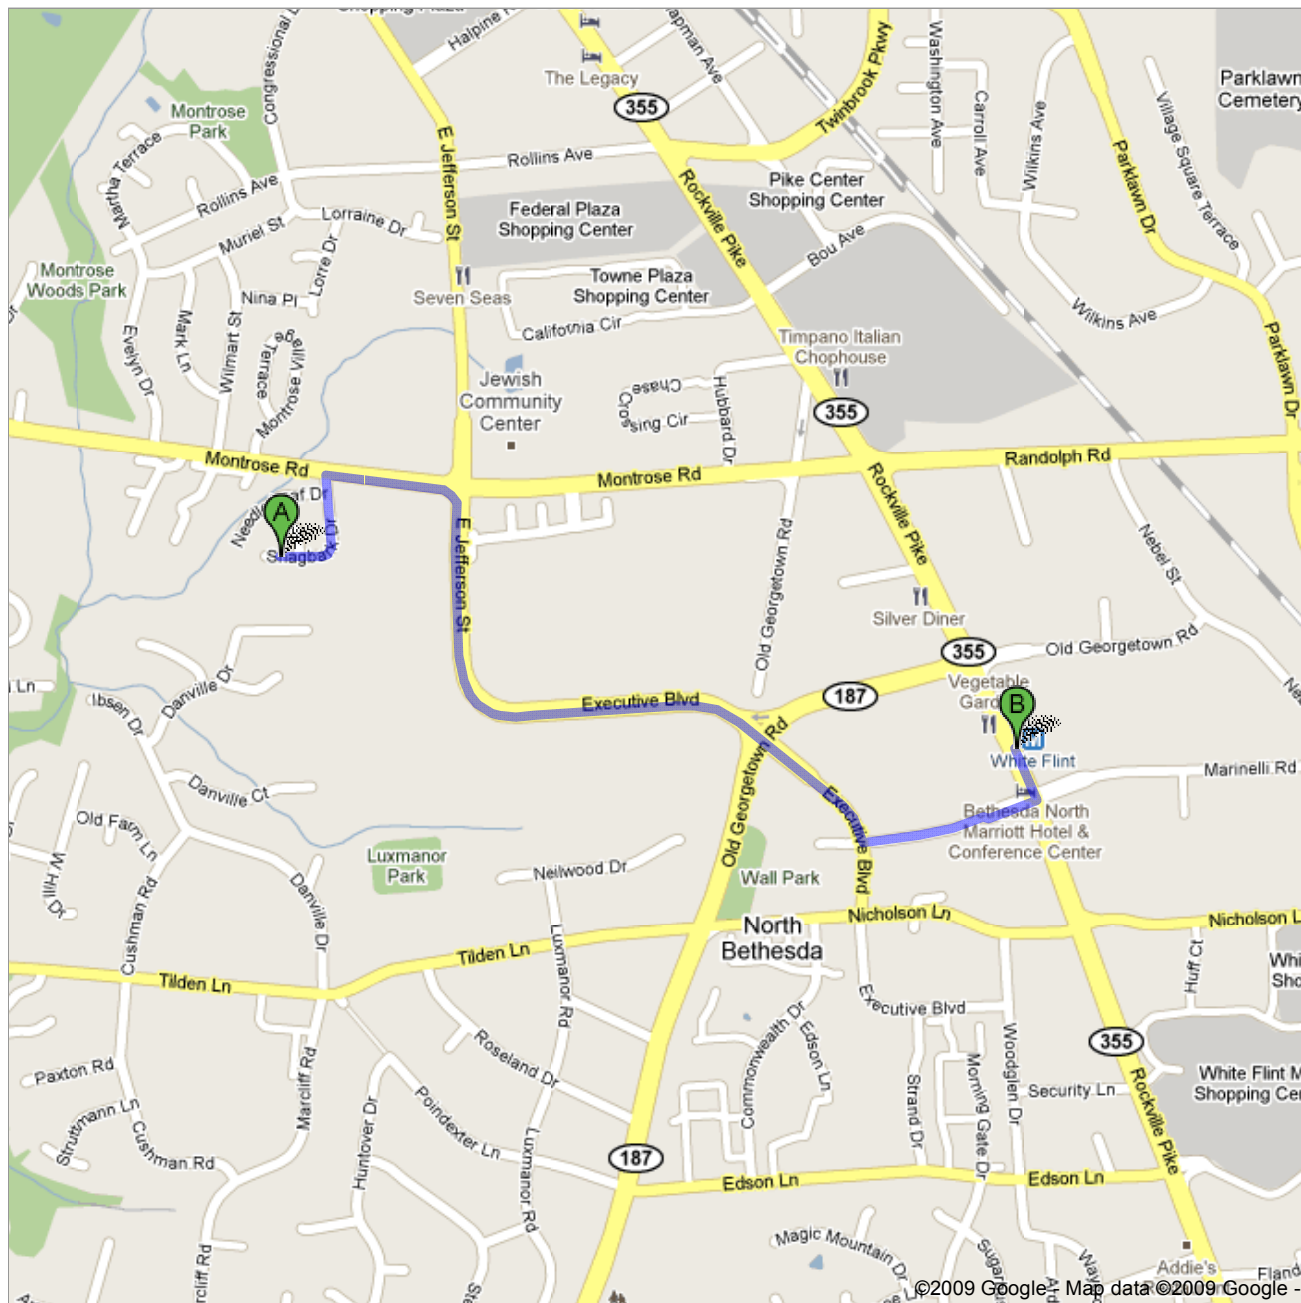

Directions to White Flint Station

1.4 mi – about 5 mins

Save trees. Go green!
Download Google Maps on your phone at google.com/gmm

 11900-11924 Shagbark Dr, North Bethesda, MD 20852

-
- | | | |
|---|--|---------------------------|
| 1. | Head east on Shagbark Dr toward Shagbark Ct | go 0.2 mi
total 0.2 mi |
|  | 2. Turn right at Montrose Rd
About 1 min | go 0.1 mi
total 0.3 mi |
|  | 3. Take the 1st right onto E Jefferson St
About 1 min | go 0.4 mi
total 0.7 mi |
| 4. | Continue onto Executive Blvd
About 2 mins | go 0.5 mi
total 1.1 mi |
|  | 5. Turn left at Marinelli Rd
About 1 min | go 0.2 mi
total 1.4 mi |
|  | 6. Take the 1st left onto Rockville Pike
Destination will be on the right | go 374 ft
total 1.4 mi |

 White Flint Station

These directions are for planning purposes only. You may find that construction projects, traffic, weather, or other events may cause conditions to differ from the map results, and you should plan your route accordingly. You must obey all signs or notices regarding your route.

Map data ©2009 , Google